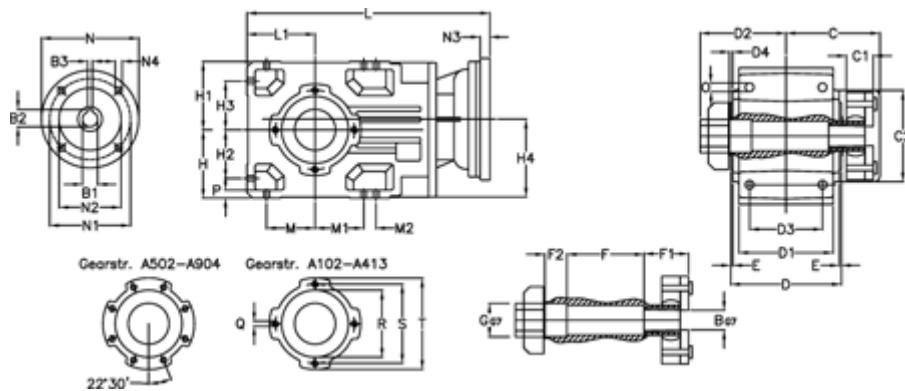

Article number: 29600102146235
 Description: Bevel helical gearbox
 A102QF30-21,4-P90B5

Measures

B = 30	D1 = 95	F2 = 36	L = 302.0	N3 = -
B1 = 24	D2 = 90	G = 32	L1 = 70	N4 = M10x12
B2 = 27.3	D3 = 75	GA = 14,5 NM	M = 50.0	O = 9.5
B3 = 8	d4 = 4.5	H = 70	M1 = 50.0	P = 9
C = 101.5	Description = A102QF-xx-P90 B5	H1 = 70	M2 = -	Q = M8x12
C1 = 29	E = 3.0	H2 = 50.0	N = 200	R = 80
C2 = 83.0	F = 77.5	H3 = 50.0	N1 = 165	S = 100
D = 117	F1 = 36.0	H4 = 83.0	N2 = 130	T = 120